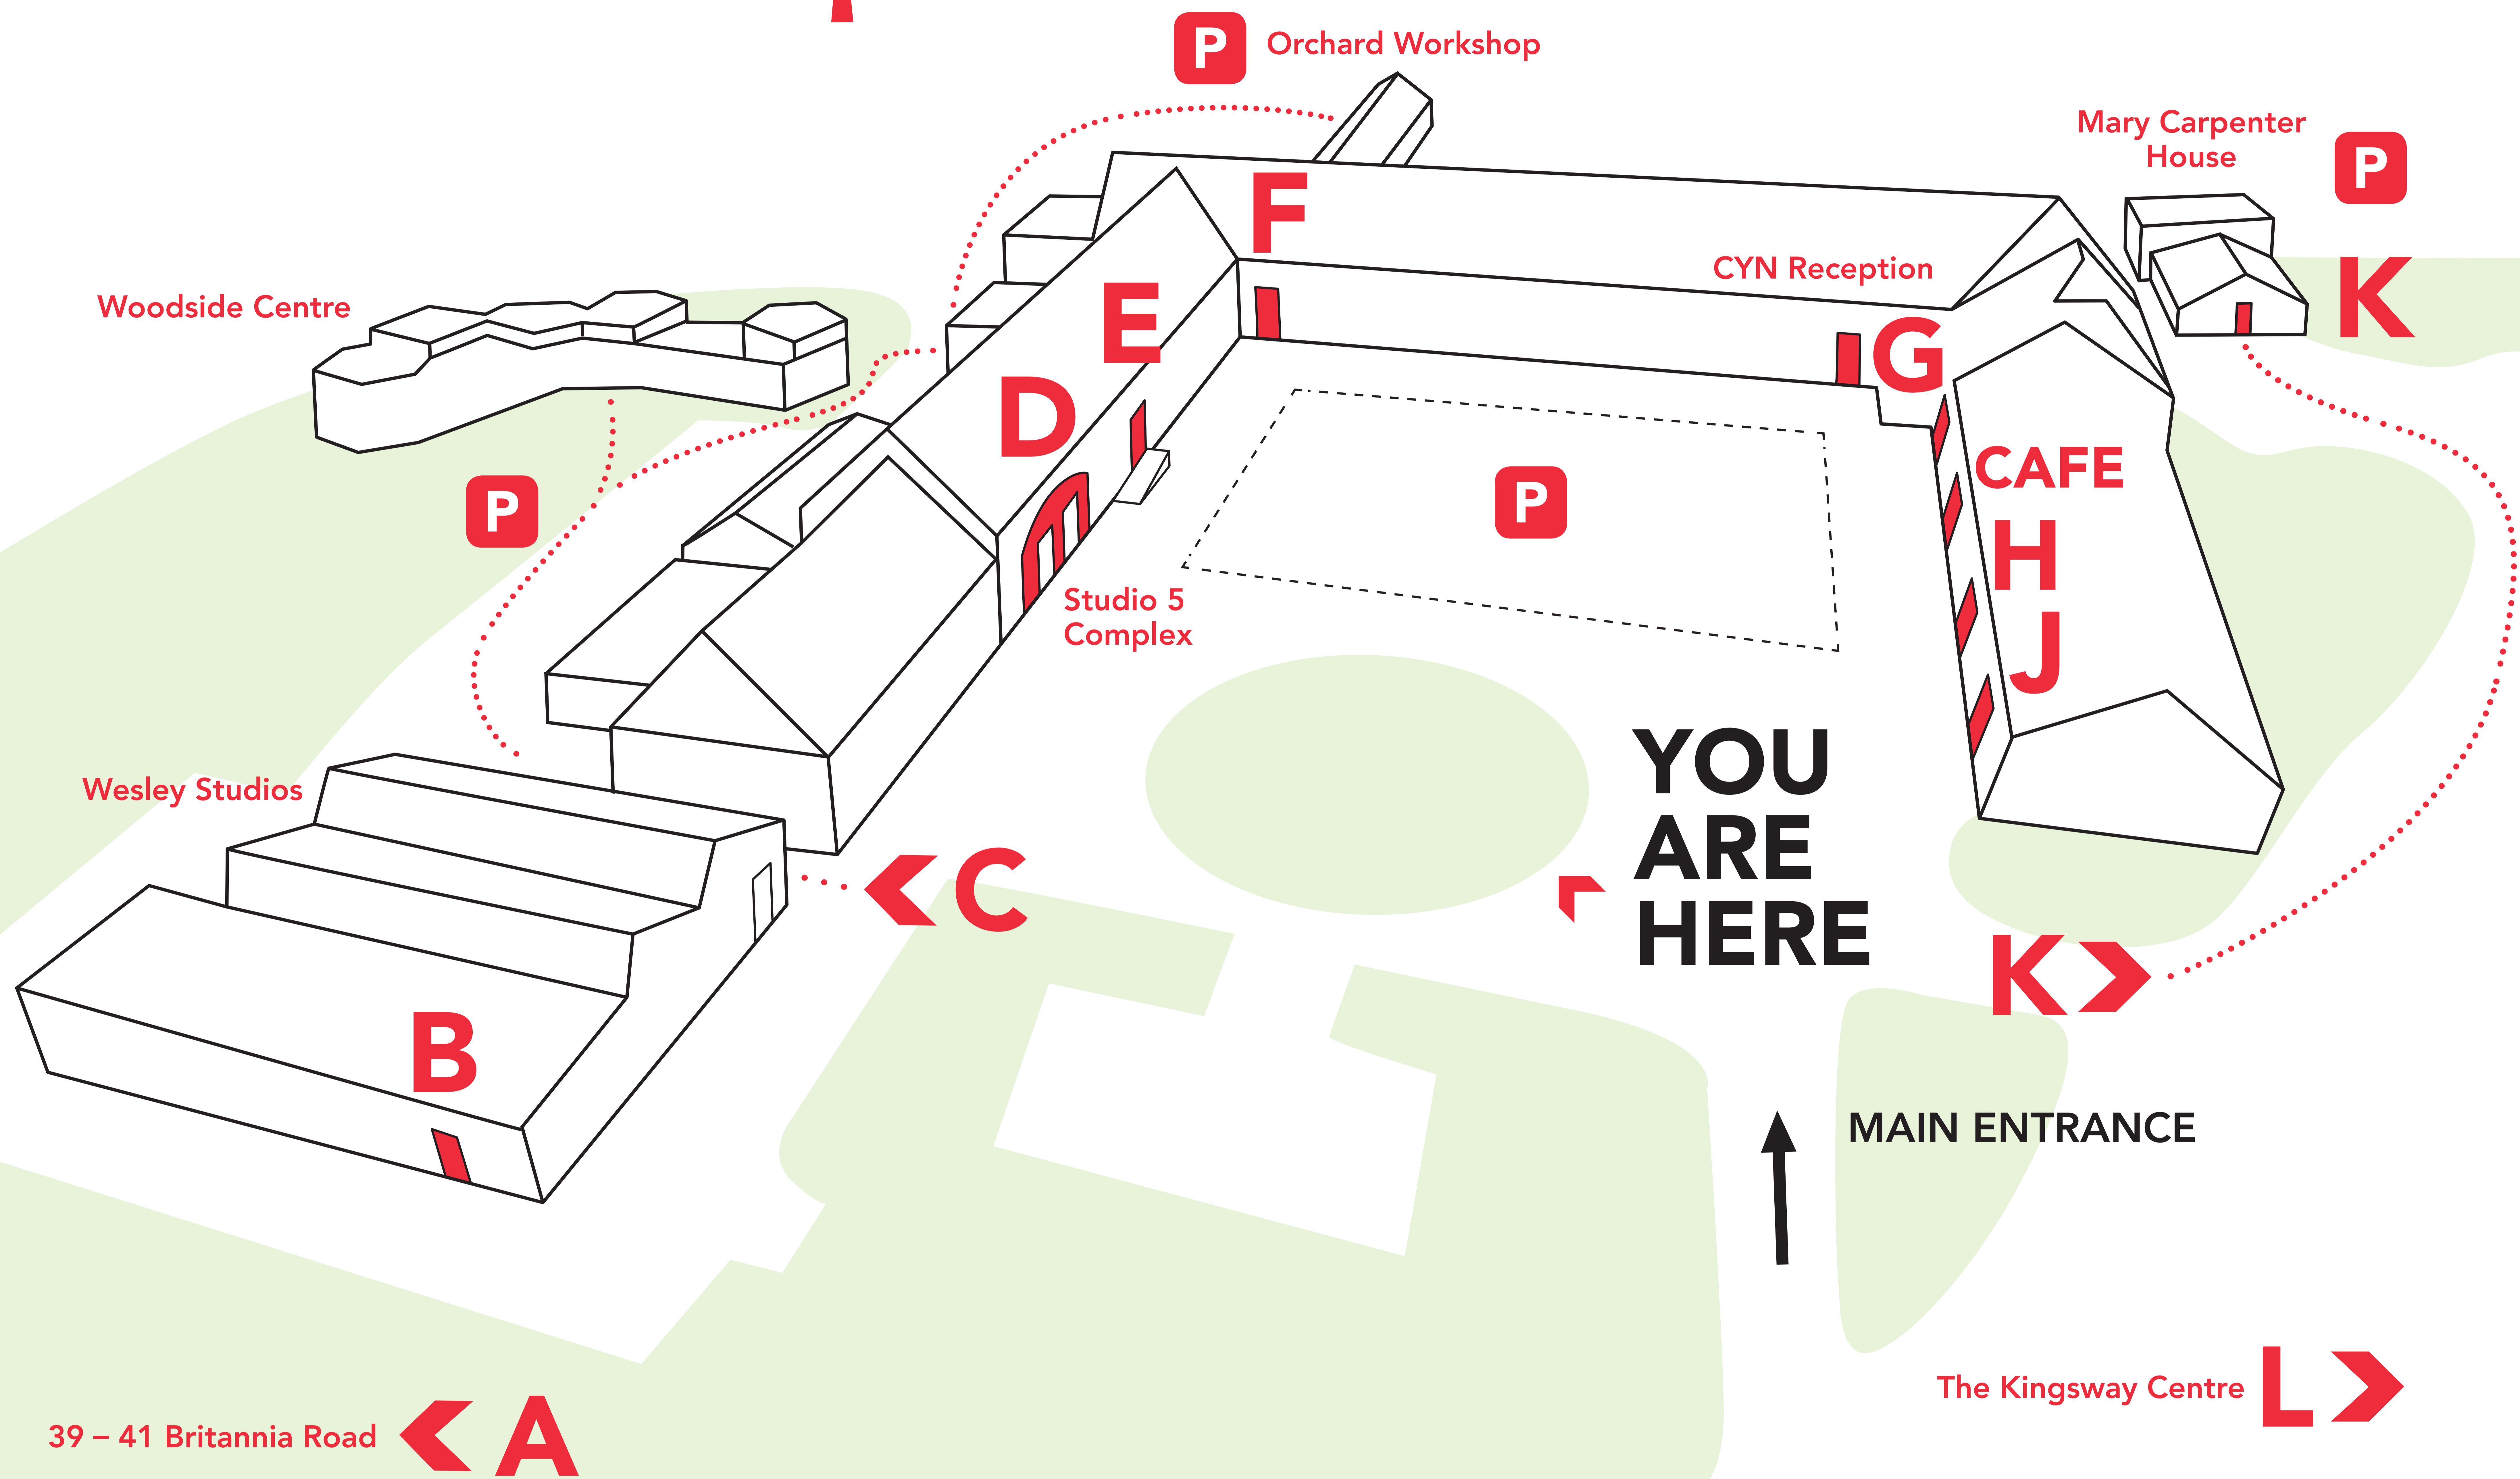

Welcome to

KINGSWOOD ESTATE

ACOUSTIC ARTS	C
ALZHEIMERS SOCIETY / THE LIMES	C
AMDARIS LLP	G
BARNARDOS	E
CAFE - THE WITHIES	
CIRCOMEDIA	E
CREATIVE YOUTH NETWORK PROJECTS	D
CREATIVE YOUTH NETWORK RECEPTION	G
DHI	G
E.R.I.C.	E
ESSENTIAMAIL	K
JESSIE MAY TRUST	E
KIDS	C
KINERGY	K
KINGSWAY CENTRE	L
KINGSWOOD COMMUNITY TRANSPORT	G
KINGSWOOD GYMNASTIC AND TRAMPOLINE CENTRE	C
MAGIC ROCKET DAY NURSERY	A
ORCHARD STUDIO	J
ORCHARD WORKSHOPS	C
SENSE - WOODSIDE CENTRE	C
SENSE COMMUNITY SUPPORT SERVICES	F
STUDENT ACCOMMODATION	A
STUDIO 1	H
STUDIO 2	H
STUDIO 4	G
STUDIO 5	D
SURVIVE	G
WESTCOTT STUDIO	D